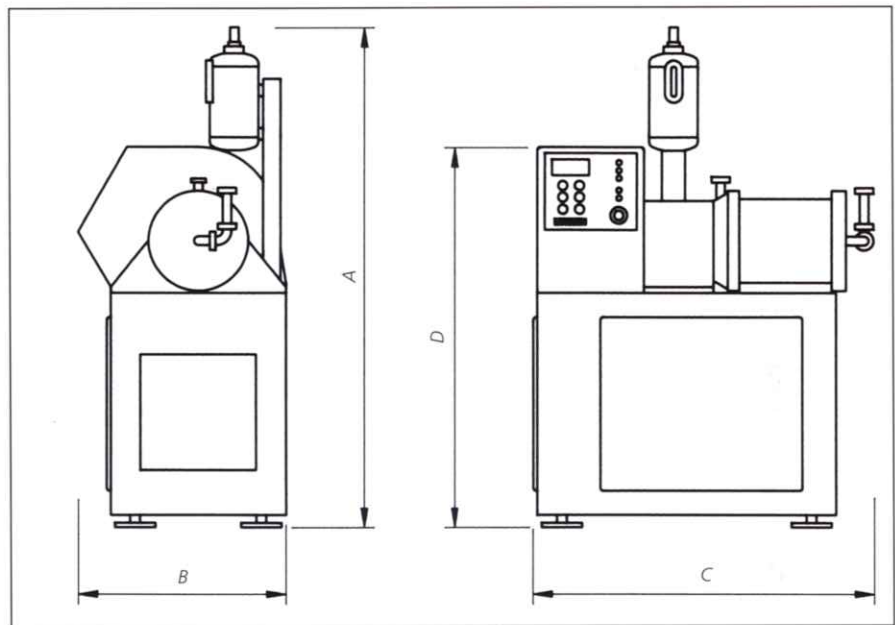

dimensioned rotor/slotted pipe separating system allows the use of the smallest grinding media of different materials. The modular system permits the conversion to other NETZSCH grinding systems.

NETZSCH
●●●●●●●●●●

Further advantages:

- designed for high product throughput rates
- easy accessibility of the separating system
- lowest product temperatures due to external cooling

Technical Data

| LMZ | 2 | 4 | 10 |
|---------------------------|-----------|----------|----------|
| Grinding chamber volume l | 1,6 | 4 | 10 |
| Agitator drive kW | 3,6-4 | 13,5-15 | 17,5-22 |
| Agitator speed rpm | 1200-2500 | 600-1800 | 700-1300 |
| Main dimensions mm | | | |
| A | 1400 | 1800 | 1800 |
| B | 620 | 700 | 800 |
| C | 800 | 1130 | 1200 |
| D | 1030 | 1160 | 1230 |
| Weight approx. kg | 280 | 600 | 750 |